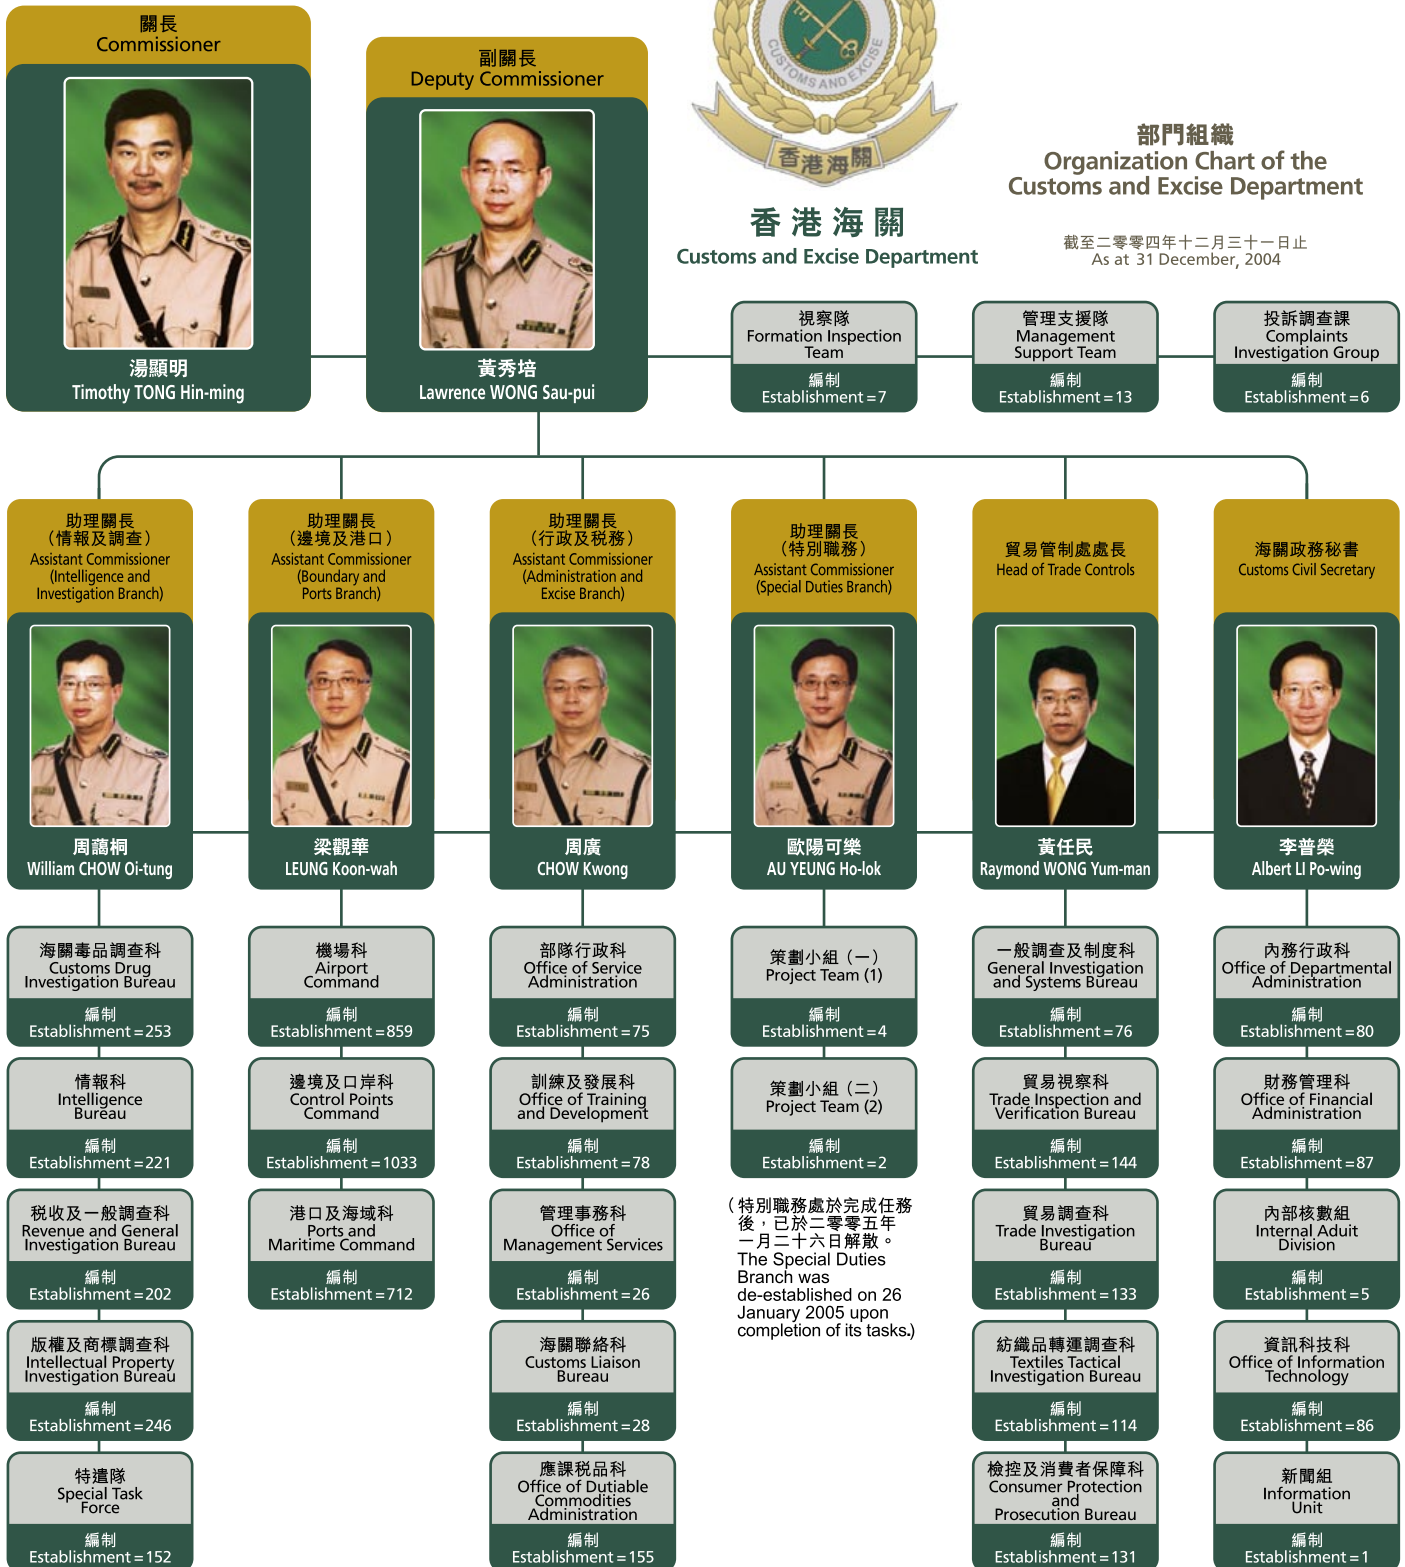

香港海關
Customs and Excise Department

部門組織
Organization Chart of the
Customs and Excise Department

截至二零零四年十二月三十一日止
As at 31 December, 2004

▲ 截至二零零四年十二月三十一日止的部門組織架構