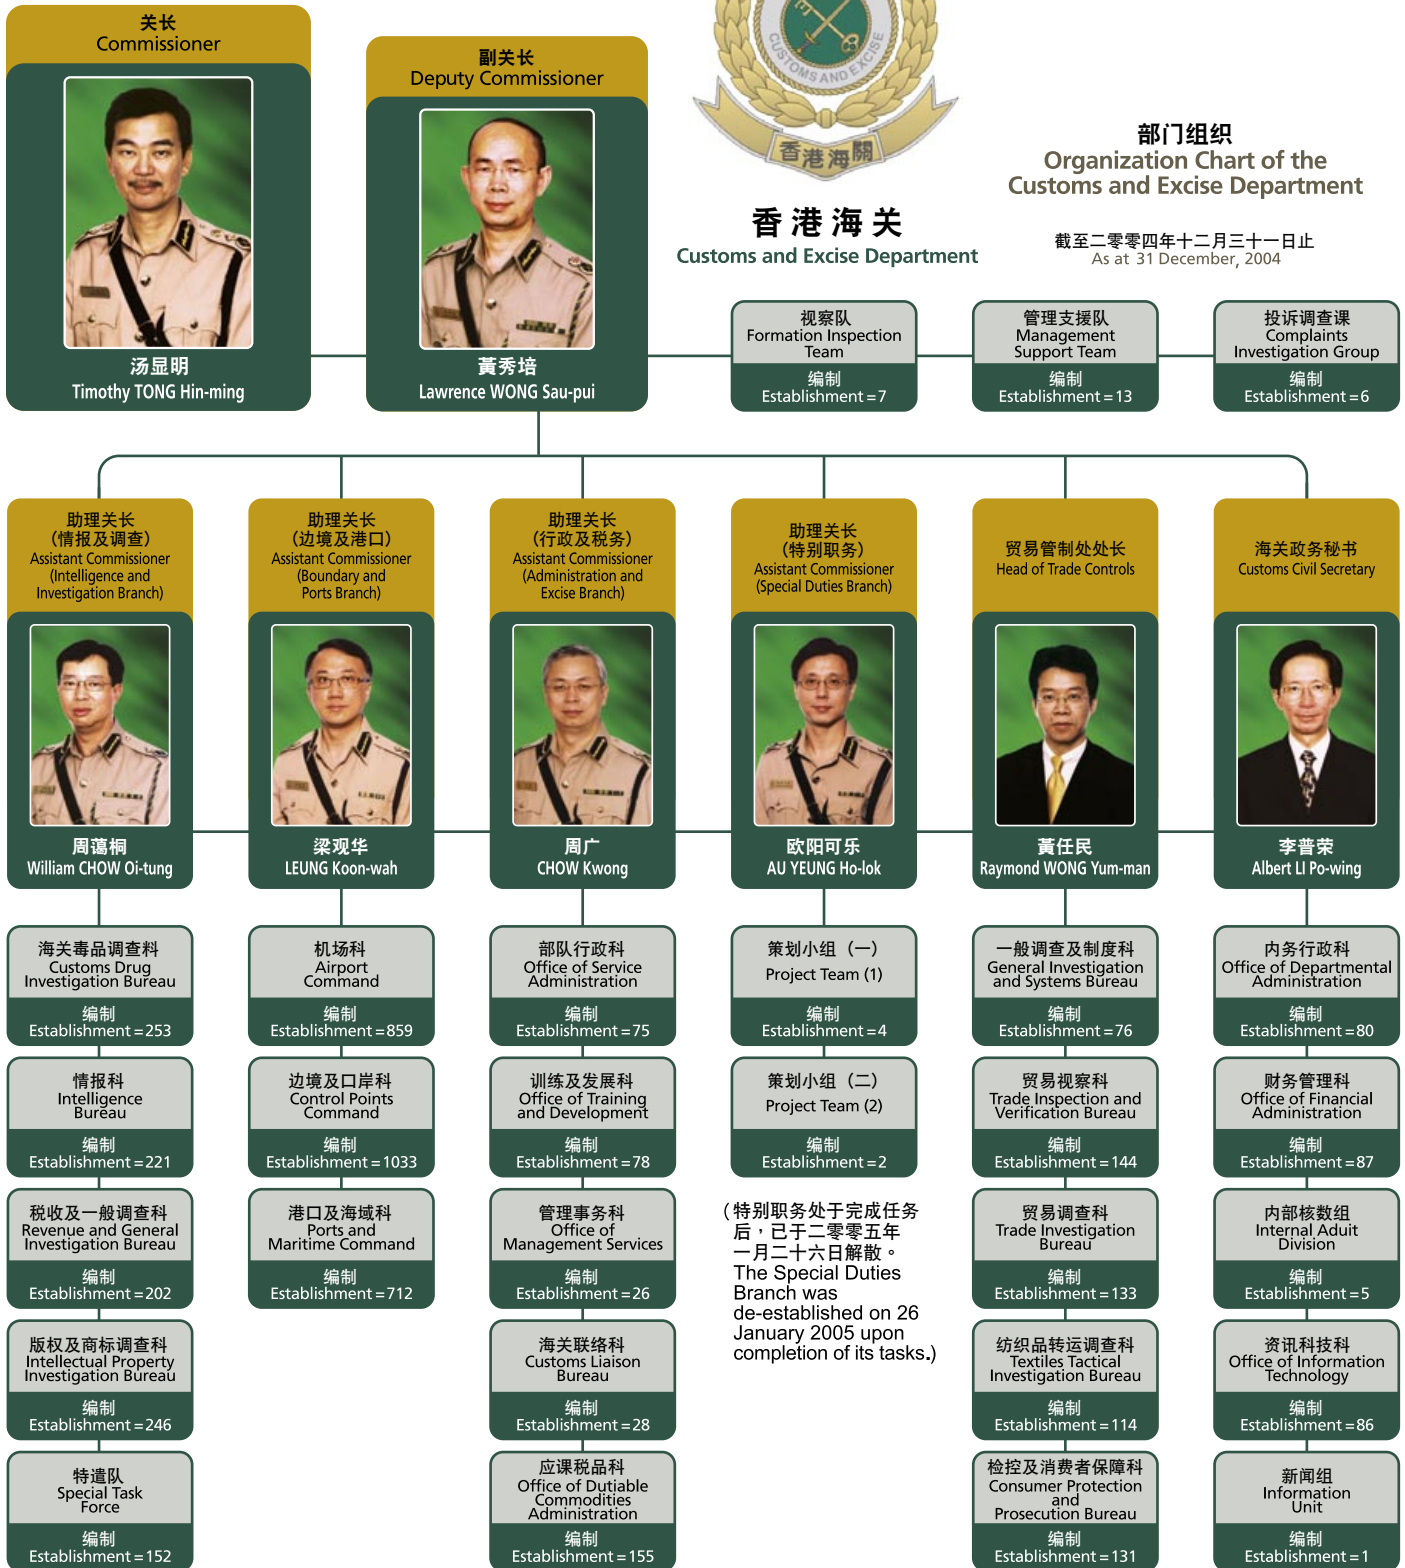

香港海關

Customs and Excise Department

部门组织
Organization Chart of the
Customs and Excise Department

截至二零零四年十二月三十一日止
As at 31 December, 2004

▲ 截至二零零四年十二月三十一日止的部门组织架构